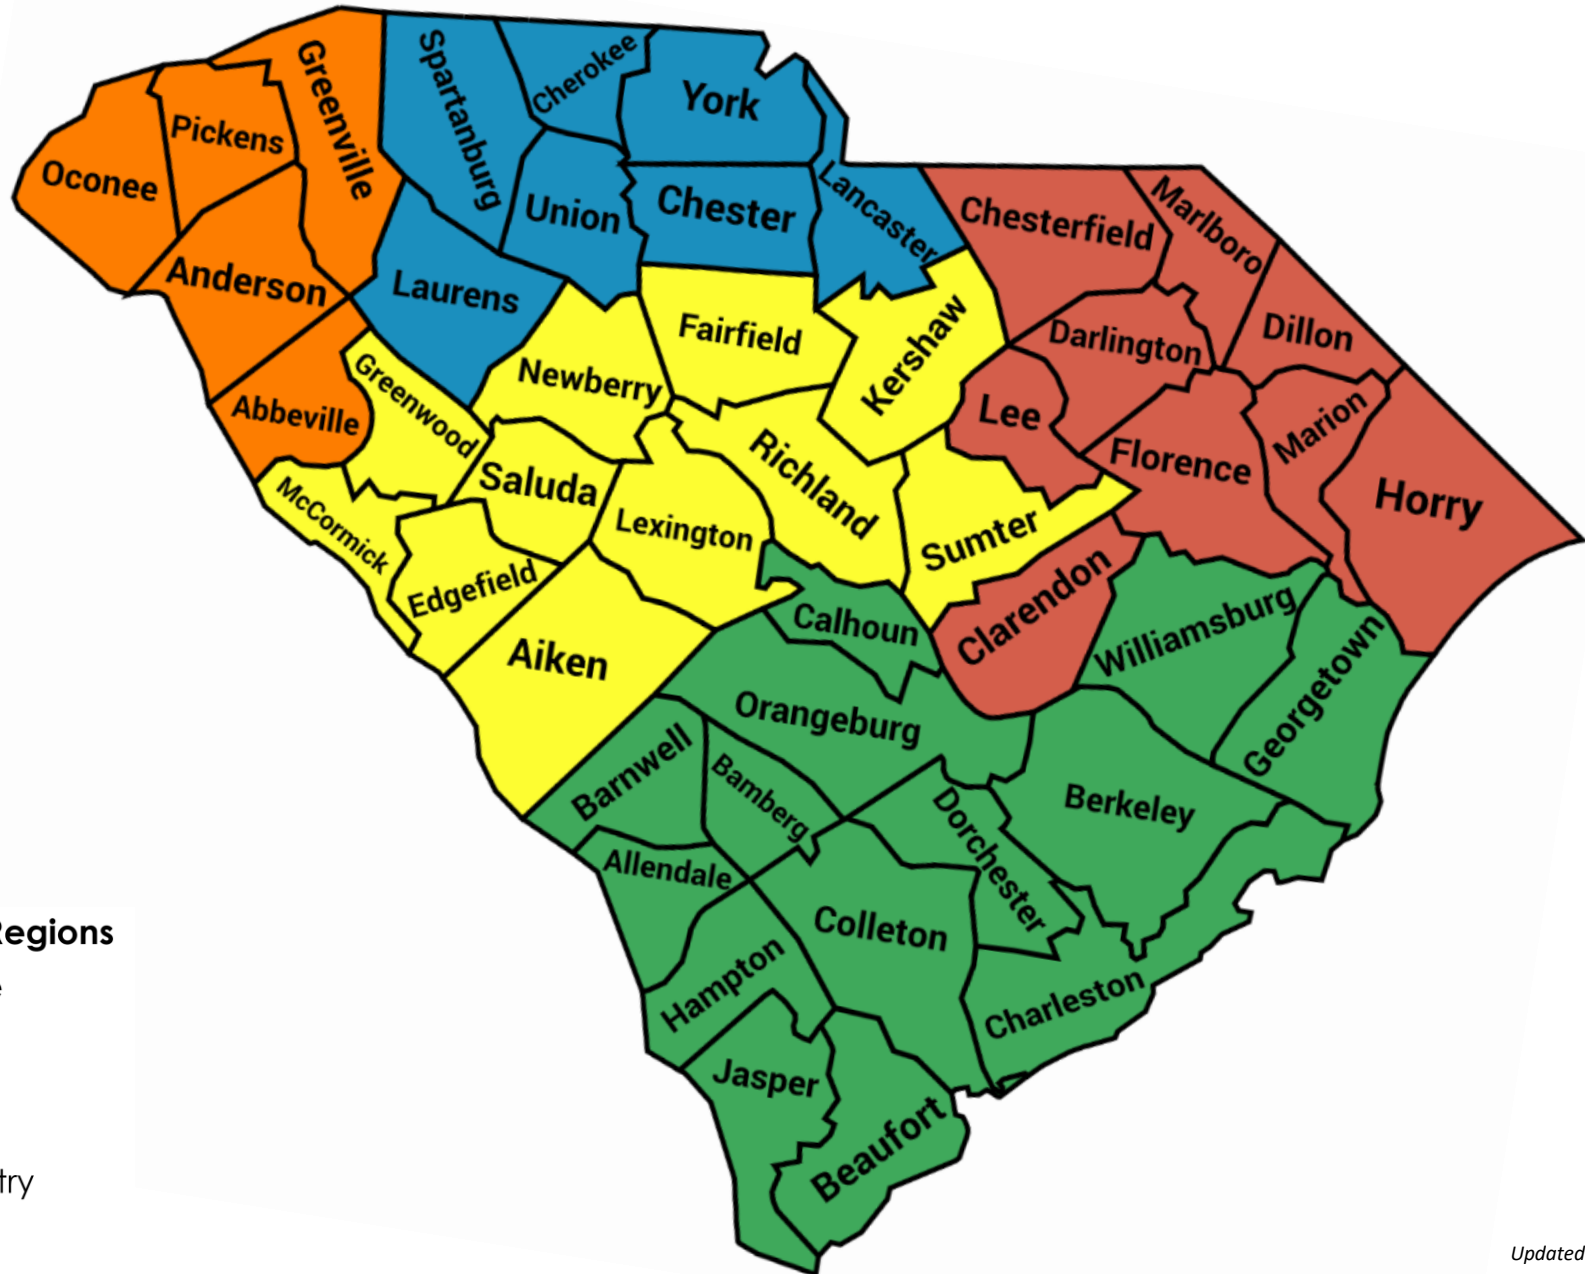

# Vulnerable Adult Guardian ad Litem (VAGAL SC) – Regional Map

## VAGAL SC Regions

- Blue Ridge
- Piedmont
- Pee Dee
- Midlands
- Low Country